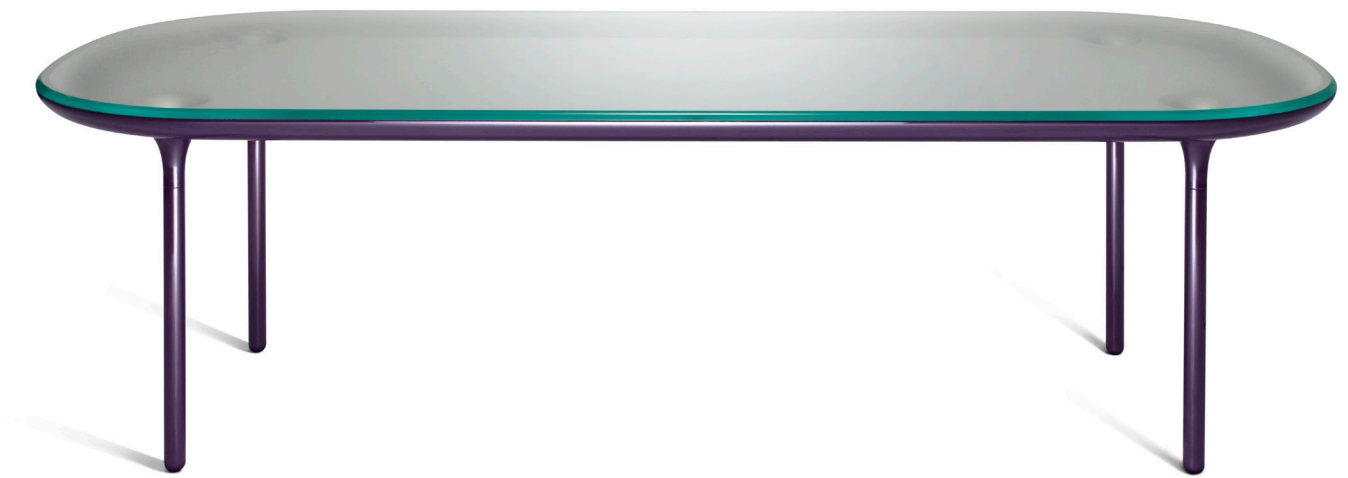

Tables
Flute 250cm

Table
250W x 110D x 75H cm

Designer: Jaime Hayon
Collection II

Lacquered table with a veneered or clear glass top, available in any Sé or RAL K7 Classic Colour.

Please contact us to find out more about all the veneer and lacquer colour options available.

Above product:
Lacquered in Sé Chic Purple, with clear glass top.

The diagrams are shown in millimetres

www.se-collections.com