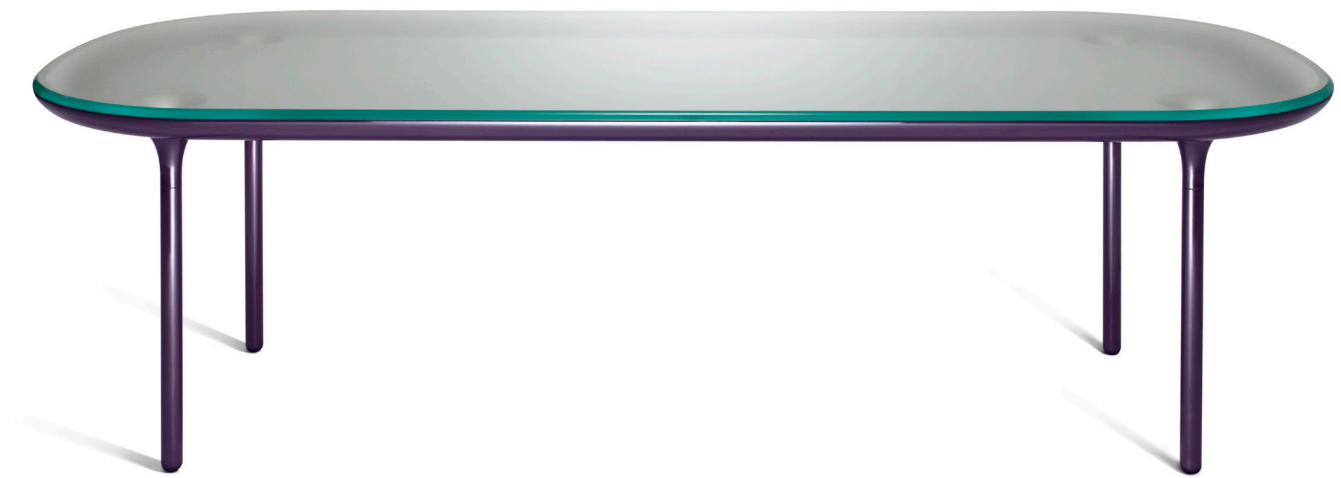

Tables  
Flute 250cm

Table  
250W × 110D × 75H cm

Designer: Jaime Hayon  
Collection II

Lacquered table with a veneered or clear glass top, available in any Sé or RAL K7 Classic Colour.

Please contact us to find out more about all the veneer and lacquer colour options available.

Above product:  
Lacquered in Sé  
Chic Purple, with clear  
glass top.

The diagrams are  
shown in millimetres

[www.se-collections.com](http://www.se-collections.com)