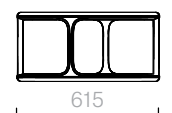

Tables
Heracles Table
Large

Coffee Table

141W x 61.5D x 30H cm

Designer: Ini Archibong
Collection IV

Lacquered coffee table
with Carrara marble top
and brass plated trim.

Lacquered base available
in any RAL K7 Classic
Colour.

Please contact us to find
out more about all the
colour options available.

Above products:
Lacquered in NCS S 7502.

The diagrams are
shown in millimetres

www.se-collections.com

1410

615

300