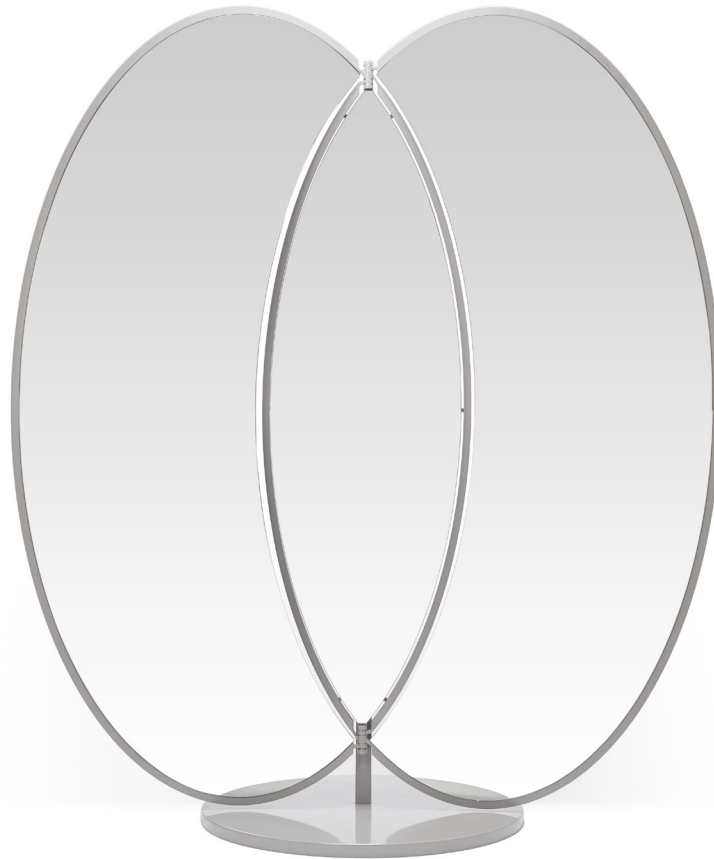

Mirrors
Olympia Floor Mirror

Mirror
176W x 50D x 200H cm

Designer: Nika Zupanc
Collection III

Frame available in powder coated steel (any RAL K7 Classic Colour).

Please contact us to find out more about all the colour options available.

Above product:
Frame powder coated in RAL 7036 Platinum Grey.

The diagrams are shown in millimetres

www.se-collections.com