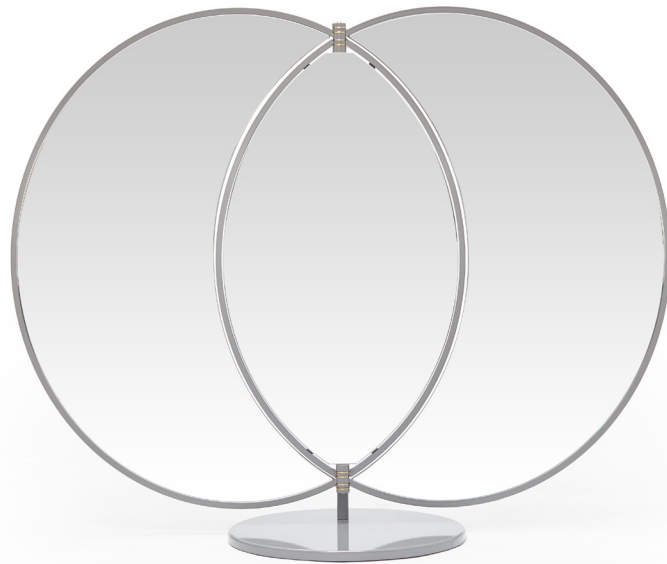

Mirrors
Olympia Mirror

Mirror
115W × 42D × 80H cm

Designer: Nika Zupanc
Collection III

Frame available in powder coated steel (any RAL K7 Classic Colour).

Please contact us to find out more about all the colour options available.

Above product:
Frame powder coated in RAL 7037 Dusty Grey.

The diagrams are shown in millimetres

www.se-collections.com