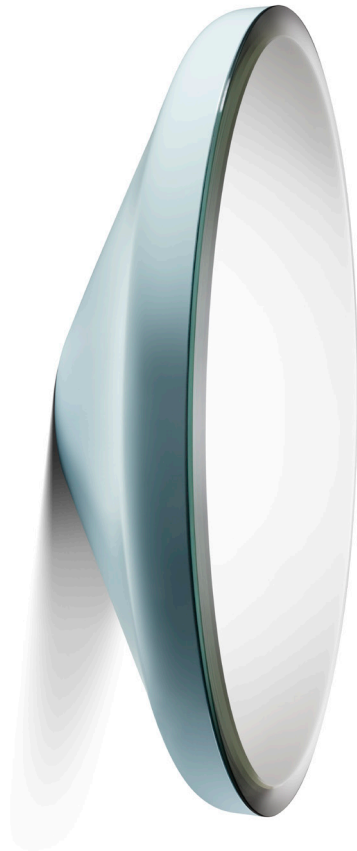

Mirrors
Tambor Mirror Small

Mirror
Diameter 75 × 22D cm

Designer: Jaime Hayon
Collection II

Aluminium base
lacquered in any Sé
or RAL K7 Classic Colour
with bevelled edge mirror.

Please contact us to find
out more about all the
colour options available.

Above product:
Lacquered in Sé Chic Blue.

The diagrams are
shown in millimetres

www.se-collections.com